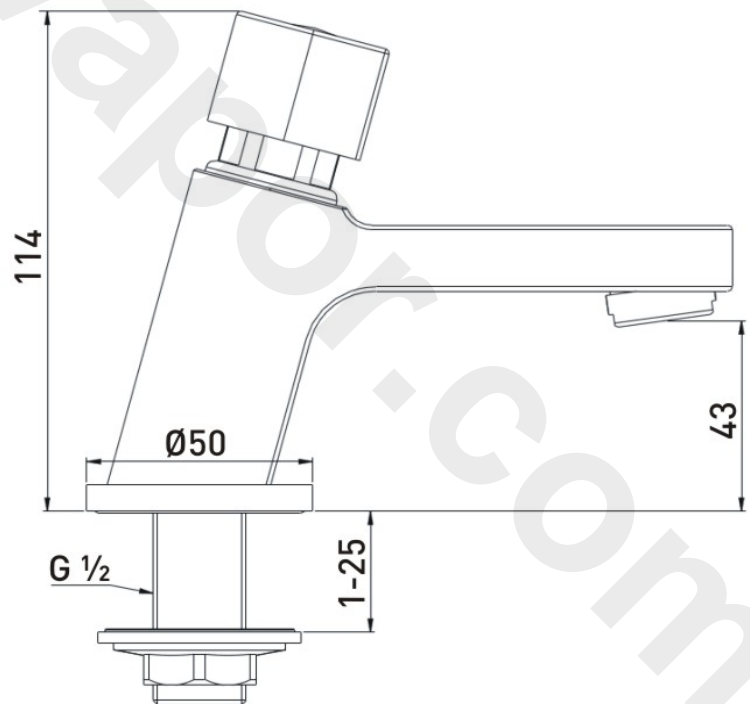

### Specification

Style:	Contemporary
Product Type:	Bathroom taps
Finish/Colour:	Chrome
Main Construction Material:	Brass
Mount Type:	Deck
Handle Type:	Push Button
Connection Inlet:	1/2" BSP
Number of Tap Holes Required:	1
Valve/Cartridge Type:	Self Closing Valve
Plumbing System Suitability	All
Working Pressure Range:	Min. 0.5 bar - Max. 5.0 bar
Maximum Hot Water Temperature: °c	65
Maximum Dynamic Pressure: (bar)	5
Maximum Static Pressure: (bar)	10
Flow Type:	Single Flow
Flow Rate: (l/min @ 3 bar)	35.5
Connection Outlet:	Open
Isolation Included:	No

### Dimensions (measurements in mm)