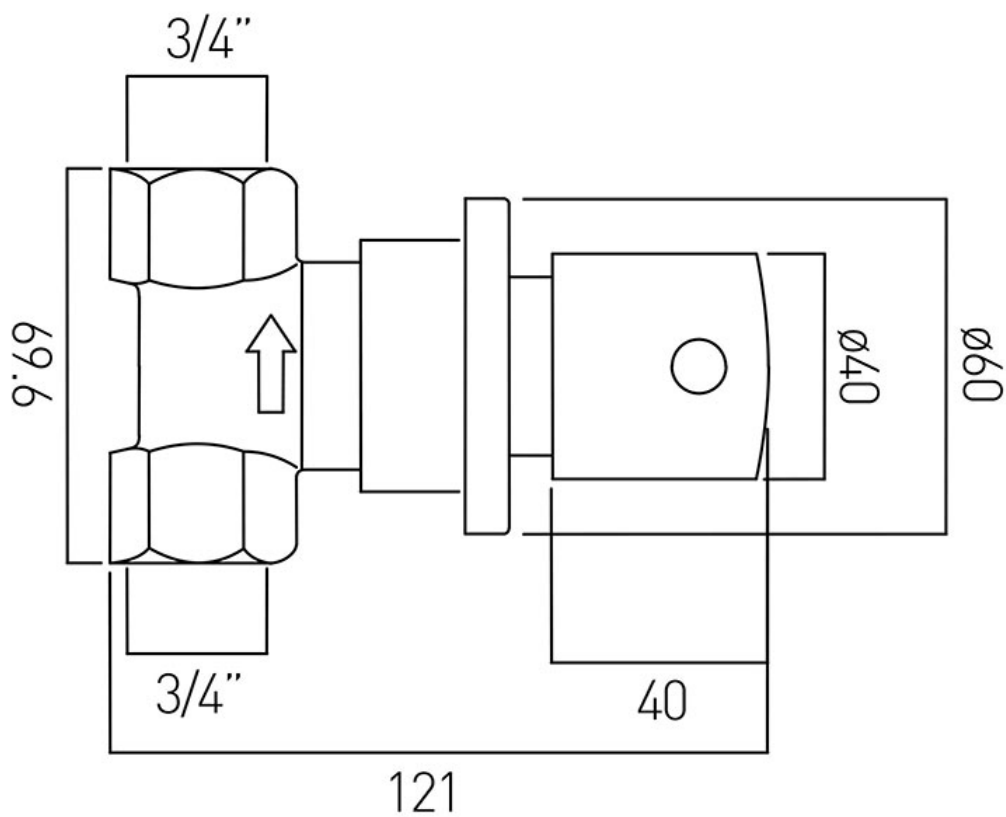

SPECIFICATION SHEET

COLLECTION: ZOO

PRODUCT CODE: ZOO-143-3/4-C/P

DESCRIPTION:

concealed stop valve 3/4" wall mounted ceramic cartridge ELE-VALVE/CD-3/4 1 x 3/4" female inlet 1 x 3/4" female outlet
minimum operating pressure 0.2 bar LP

FINISH:

Chrome

MINIMUM OPERATING PRESSURE:

0.2 bar LP

FLOW RATE AT 3.0 BAR FLOW PRESSURE:

29 l/min

tel: 01934 744466
email: sales@vado.com
www.vado.com

where inspiration flows
taps | showering | accessories

TECHNICAL DRAWING

COLLECTION: ZOO

PRODUCT CODE: ZOO-143-3/4-C/P

tel: 01934 744466
email: sales@vado.com
www.vado.com

where inspiration flows
taps | showering | accessories