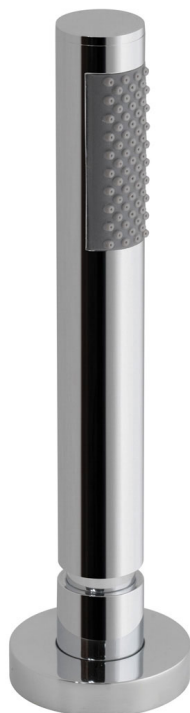

SPECIFICATION SHEET

COLLECTION: ZOO

PRODUCT CODE: ZOO-DECKKIT-C/P

DESCRIPTION:

Zoo
single function shower handset
deck mounted
with hose and handset
deck mount drill hole diameter 27mm
minimum operating pressure 0.2 bar LP

to change any deck mounted handset to sit at a 45° angle order product WG-ELBOW/45-C/P see page 274 for full details

FINISH:

Chrome

FLOW REGULATOR:

FR-SHOWER/9-C/P

MINIMUM OPERATING PRESSURE:

0.2 bar LP

FLOW RATE AT 3.0 BAR FLOW PRESSURE:

19 l/min

15 year guarantee

tel: 01934 744466
email: sales@vado.com
www.vado.com

where inspiration flows
taps | showering | accessories

TECHNICAL DRAWING

COLLECTION: Z00

PRODUCT CODE: Z00-DECKKIT-C/P

tel: 01934 744466
email: sales@vado.com
www.vado.com