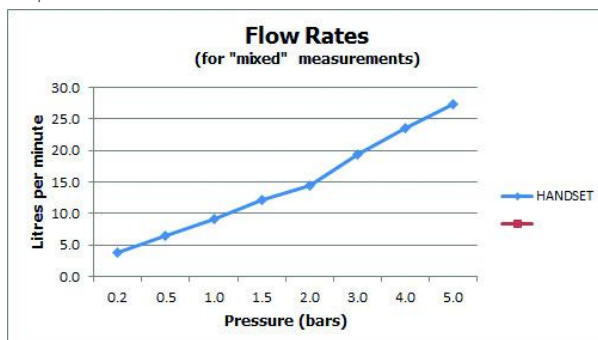

FLOW RATE AT 3.0 BAR FLOW PRESSURE:

19 l/min

15 year guarantee

tel: 01934 744466
email: sales@vado.com
www.vado.com

where inspiration flows
taps | showering | accessories