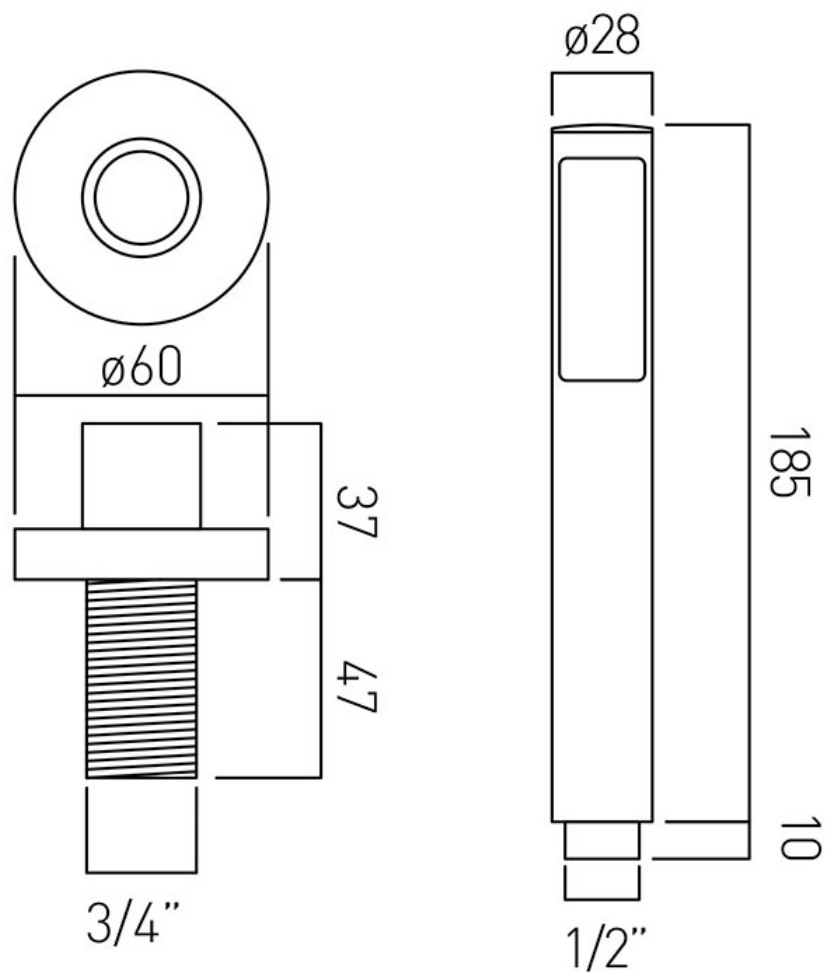

SPECIFICATION SHEET

COLLECTION: ZOO

PRODUCT CODE: ZOO-DECKKIT-C/P

DESCRIPTION:

Zoo
single function shower handset
deck mounted
with hose and handset
deck mount drill hole diameter 27mm
minimum operating pressure 0.2 bar LP

to change any deck mounted handset to sit at a 45° angle order product WG-ELBOW/45-C/P see page 274 for full details

FINISH:

Chrome

FLOW REGULATOR:

FR-SHOWER/9-C/P

MINIMUM OPERATING PRESSURE:

0.2 bar LP

FLOW RATE AT 3.0 BAR FLOW PRESSURE:

19 l/min

15 year guarantee

tel: 01934 744466
email: sales@vado.com
www.vado.com

where inspiration flows
taps | showering | accessories

TECHNICAL DRAWING

COLLECTION: Z00

PRODUCT CODE: Z00-DECKKIT-C/P

tel: 01934 744466
email: sales@vado.com
www.vado.com